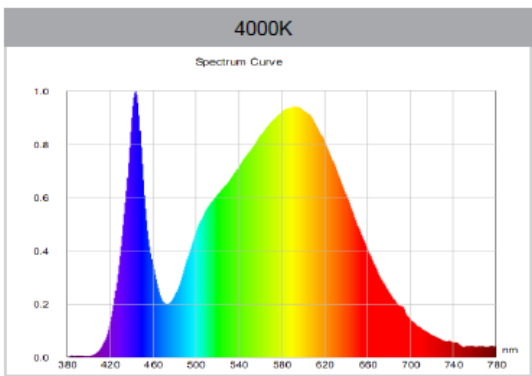

FL-1950-1D 50w Led floodlight IP65

colour	ww-nw-cw
colour temperature	3000/4500/6500K
power factor	>0.95
voltage	200-240V
efficacy l/w	70-80 lm/w
led type	SMD5730
dimnable	yes
total lumen	3500-4000
life time	50.000 hrs
cri	80
beam angle	120 deg
wattage	50 watt
replacement for	200 watt
size	290x290x70 mm
lamp material	Aluminum + glass
certificates	ce/rohs / SAA
ip grade	IP65
warranty	2 years

RAW LED B.V.

Hellingweg 134 | 2583 DX The Hague | The Netherlands

T +31(0)70 322 54 73 | F +31(0)70 358 41 80 | info@rawled.com | www.rawled.com

raw *led*

Light output (spectral distribution)

UNIT: cd

- C0/180, 121.1 deg
- C30/210, 122 deg
- C60/240, 122.1 deg
- C90/270, 121.7 deg

AVERAGE BEAM ANGLE (50%): 121.8DEG

raw ^{led}

Packaging details

Carton size	595*375*320MM
Pieces	10
Gross Weight	20.5kg