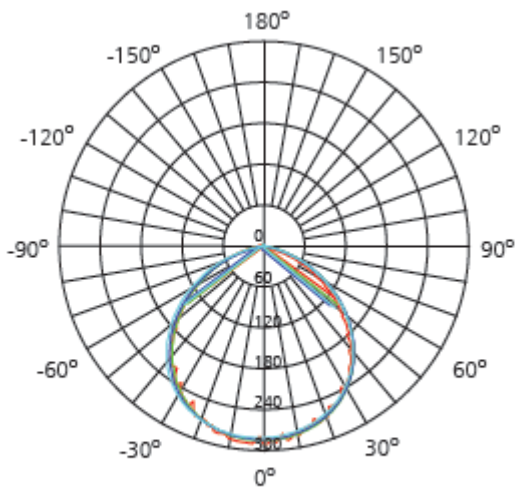

FL-1950-1D 50w Led floodlight IP65

colour	ww-nw-cw
colour temperature	3000/4500/6500K
power factor	>0.95
voltage	200-240V
efficacy l/w	70-80 lm/w
led type	SMD5730
dimnable	yes
total lumen	3500-4000
life time	50.000 hrs
cri	80
beam angle	120 deg
wattage	50 watt
replacement for	200 watt
size	290x290x70 mm
lamp material	Aluminum + glass
certificates	ce/rohs / SAA
ip grade	IP65
warranty	2 years

RAW LED B.V.

Hellingweg 134 | 2583 DX The Hague | The Netherlands

T +31(0)70 322 54 73 | F +31(0)70 358 41 80 | info@rawled.com | www.rawled.com

raw *led*

Light output (spectral distribution)

UNIT: cd

- C0/180, 121.1 deg
- C30/210, 122 deg
- C60/240, 122.1 deg
- C90/270, 121.7 deg

AVERAGE BEAM ANGLE (50%): 121.8DEG

raw ^{led}

Packaging details

Carton size	595*375*320MM
Pieces	10
Gross Weight	20.5kg