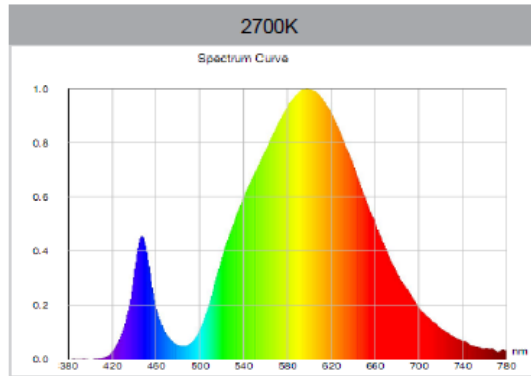

FL-1950-1D 50w Led floodlight IP65

colour	ww-nw-cw
colour temperature	3000/4500/6500K
power factor	>0.95
voltage	200-240V
efficacy l/w	70-80 lm/w
led type	SMD5730
dimnable	yes
total lumen	3500-4000
life time	50.000 hrs
cri	80
beam angle	120 deg
wattage	50 watt
replacement for	200 watt
size	290x290x70 mm
lamp material	Aluminum + glass
certificates	ce/rohs / SAA
ip grade	IP65
warranty	2 years

RAW LED B.V.

Hellingweg 134 | 2583 DX The Hague | The Netherlands

T +31(0)70 322 54 73 | F +31(0)70 358 41 80 | info@rawled.com | www.rawled.com

raw *led*

Light output (spectral distribution)

UNIT: cd

- C0/180, 121.1 deg
- C30/210, 122 deg
- C60/240, 122.1 deg
- C90/270, 121.7 deg

AVERAGE BEAM ANGLE (50%): 121.8DEG

raw ^{led}

Packaging details

Carton size	595*375*320MM
Pieces	10
Gross Weight	20.5kg