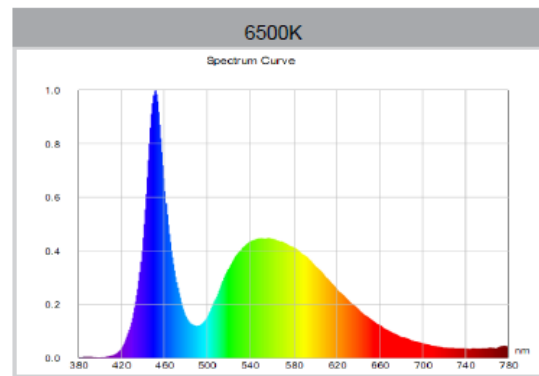

FL-1950-1D 50w Led floodlight IP65

colour	ww-nw-cw
colour temperature	3000/4500/6500K
power factor	>0.95
voltage	200-240V
efficacy l/w	70-80 lm/w
led type	SMD5730
dimnable	yes
total lumen	3500-4000
life time	50.000 hrs
cri	80
beam angle	120 deg
wattage	50 watt
replacement for	200 watt
size	290x290x70 mm
lamp material	Aluminum + glass
certificates	ce/rohs / SAA
ip grade	IP65
warranty	2 years

RAW LED B.V.

Hellingweg 134 | 2583 DX The Hague | The Netherlands

T +31(0)70 322 54 73 | F +31(0)70 358 41 80 | info@rawled.com | www.rawled.com

raw *led*

Light output (spectral distribution)

UNIT: cd

- C0/180, 121.1 deg
- C30/210, 122 deg
- C60/240, 122.1 deg
- C90/270, 121.7 deg

AVERAGE BEAM ANGLE (50%): 121.8DEG

raw ^{led}

Packaging details

Carton size	595*375*320MM
Pieces	10
Gross Weight	20.5kg